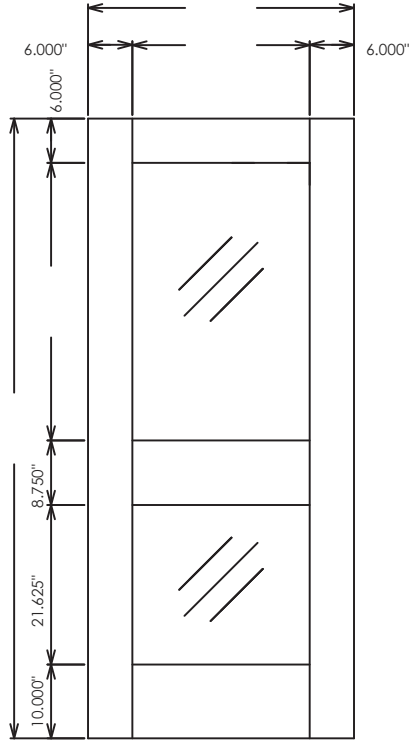

2 Lite 20

Fire-Ratings in minutes available in addition to non-rated.