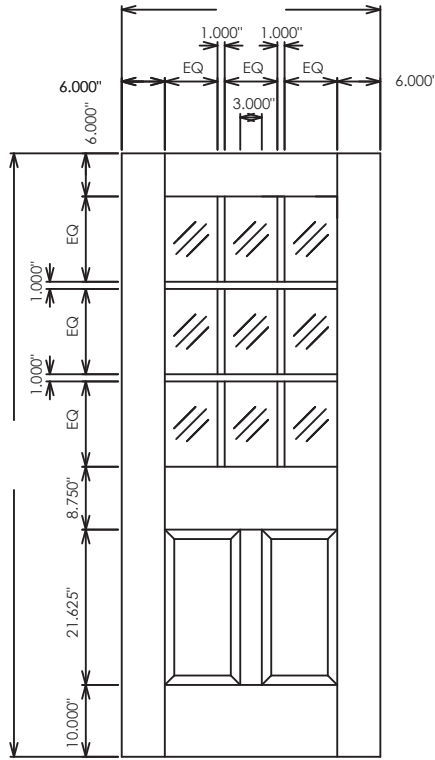

9 Lite 2 Panel **20/45/60/90**