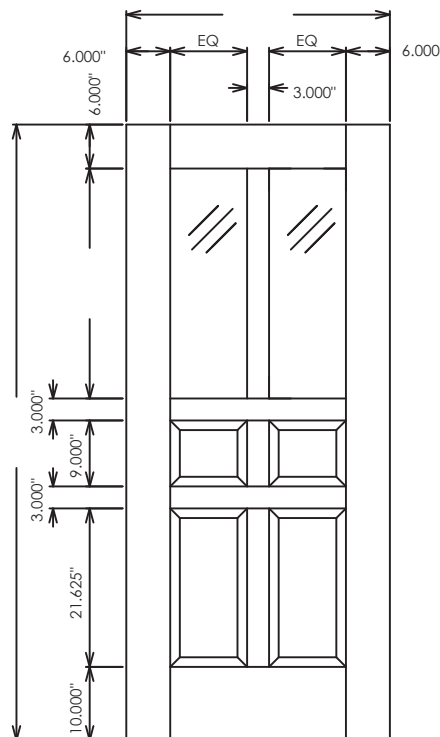

1 Lite 1 Panel  20 45 60 90

1 Lite 2 Panel  20 45 60 90

1 Lite 3 Panel  20 45 60 90

2 Lite 4 Panel  20 45 60 90

Note: 45, 60, and 90-minute doors require metal or veneer wrapped metal lite kits (not true-divided lite) which will decrease the illustrated division of 1" to .75".