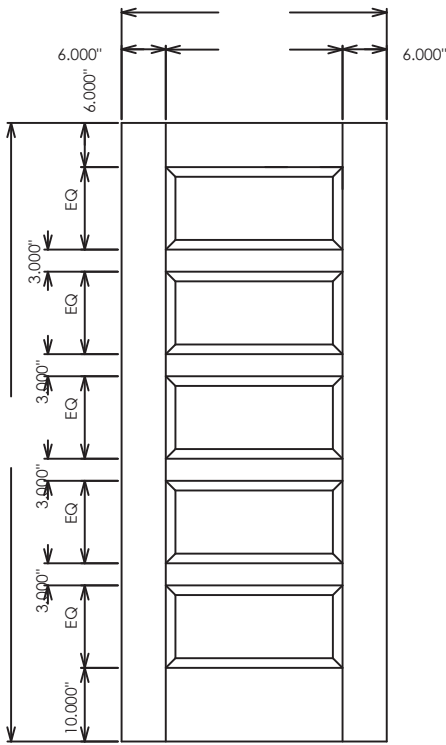

1 Panel **20 45 60 90**

2 Panel **20 45 60 90**

3 Equal Panel **20 45 60 90**

3 Panel **20 45 60 90**

4 Panel **20 45 60 90**

5 Panel **20 45 60 90**

 Fire-Ratings in minutes available in addition to non-rated.
Doors on this page all have a temperature rise rating of 250°F.

5 Horizontal Panel **20 45 60 90**

6 Panel Colonial **20 45 60 90**

6 Panel (2x3) **20 45 60 90**

6 Panel (3x2) **20 45 60 90**

8 Panel **20 45 60 90**

9 Panel **20 45 60 90**

 Fire-Ratings in minutes available in addition to non-rated.
Doors on this page all have a temperature rise rating of 250°F.

1 Lite 1 Panel  20 45 60 90

1 Lite 2 Panel  20 45 60 90

1 Lite 3 Panel  20 45 60 90

2 Lite 4 Panel  20 45 60 90

Note: 45, 60, and 90-minute doors require metal or veneer wrapped metal lite kits (not true-divided lite) which will decrease the illustrated division of 1" to .75".