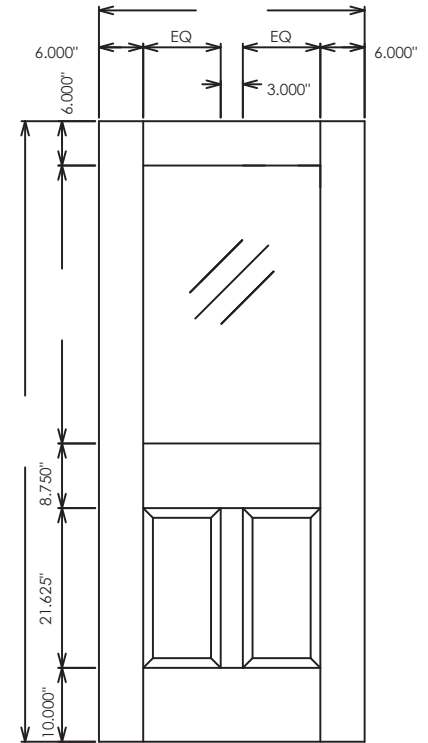

1 Lite 1 Panel  20 45 60 90

1 Lite 2 Panel  20 45 60 90

1 Lite 3 Panel  20 45 60 90

2 Lite 4 Panel  20 45 60 90

Note: 45, 60, and 90-minute doors require metal or veneer wrapped metal lite kits (not true-divided lite) which will decrease the illustrated division of 1" to .75".