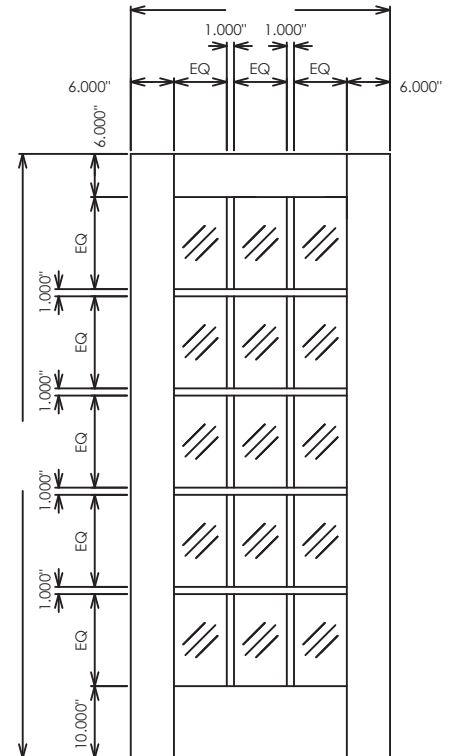

15 Lite 20

Fire-Ratings in minutes available in addition to non-rated.