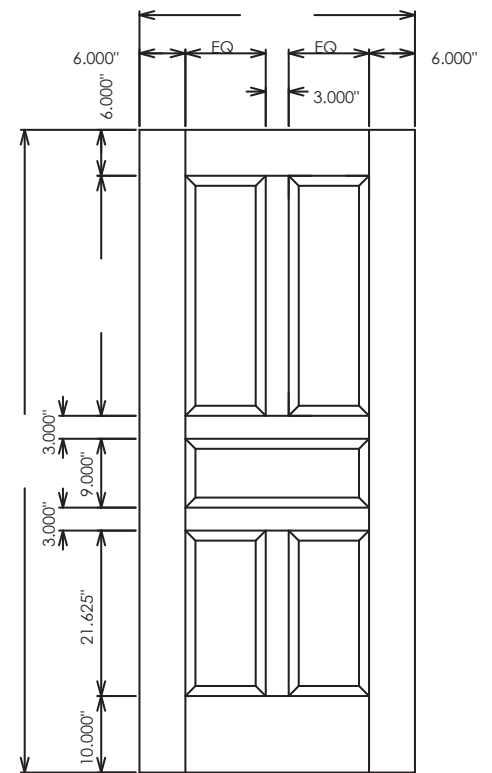

1 Panel **20 45 60 90**

2 Panel **20 45 60 90**

3 Equal Panel **20 45 60 90**

3 Panel **20 45 60 90**

4 Panel **20 45 60 90**

5 Panel **20 45 60 90**

 Fire-Ratings in minutes available in addition to non-rated.
Doors on this page all have a temperature rise rating of 250°F.

5 Horizontal Panel **20 45 60 90**

6 Panel Colonial **20 45 60 90**

6 Panel (2x3) **20 45 60 90**

6 Panel (3x2) **20 45 60 90**

8 Panel **20 45 60 90**

9 Panel **20 45 60 90**

 Fire-Ratings in minutes available in addition to non-rated.
Doors on this page all have a temperature rise rating of 250°F.

1 Lite 1 Panel  20 45 60 90

1 Lite 2 Panel  20 45 60 90

1 Lite 3 Panel  20 45 60 90

2 Lite 4 Panel  20 45 60 90

Note: 45, 60, and 90-minute doors require metal or veneer wrapped metal lite kits (not true-divided lite) which will decrease the illustrated division of 1" to .75".