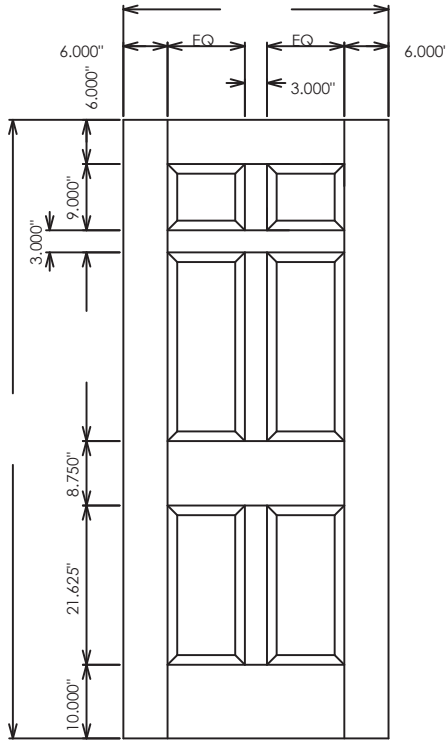

1 Panel **20 45 60 90**

2 Panel **20 45 60 90**

3 Equal Panel **20 45 60 90**

3 Panel **20 45 60 90**

4 Panel **20 45 60 90**

5 Panel **20 45 60 90**

 Fire-Ratings in minutes available in addition to non-rated.
Doors on this page all have a temperature rise rating of 250°F.

5 Horizontal Panel **20 45 60 90**

6 Panel Colonial **20 45 60 90**

6 Panel (2x3) **20 45 60 90**

6 Panel (3x2) **20 45 60 90**

8 Panel **20 45 60 90**

9 Panel **20 45 60 90**

 Fire-Ratings in minutes available in addition to non-rated.
Doors on this page all have a temperature rise rating of 250°F.

1 Lite 1 Panel  20 45 60 90

1 Lite 2 Panel  20 45 60 90

1 Lite 3 Panel  20 45 60 90

2 Lite 4 Panel  20 45 60 90

Note: 45, 60, and 90-minute doors require metal or veneer wrapped metal lite kits (not true-divided lite) which will decrease the illustrated division of 1" to .75".