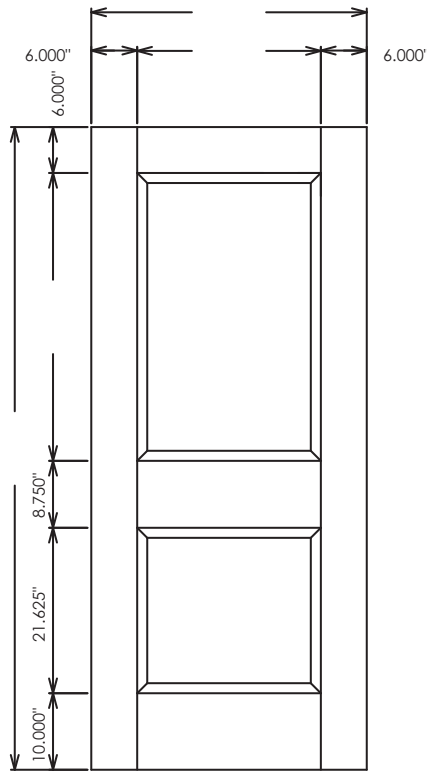

1 Panel **20 45 60 90**

2 Panel **20 45 60 90**

3 Equal Panel **20 45 60 90**

3 Panel **20 45 60 90**

4 Panel **20 45 60 90**

5 Panel **20 45 60 90**

 Fire-Ratings in minutes available in addition to non-rated.
Doors on this page all have a temperature rise rating of 250°F.

5 Horizontal Panel **20 45 60 90**

6 Panel Colonial **20 45 60 90**

6 Panel (2x3) **20 45 60 90**

6 Panel (3x2) **20 45 60 90**

8 Panel **20 45 60 90**

9 Panel **20 45 60 90**

 Fire-Ratings in minutes available in addition to non-rated.
Doors on this page all have a temperature rise rating of 250°F.

1 Lite 1 Panel  20 45 60 90

1 Lite 2 Panel  20 45 60 90

1 Lite 3 Panel  20 45 60 90

2 Lite 4 Panel  20 45 60 90

Note: 45, 60, and 90-minute doors require metal or veneer wrapped metal lite kits (not true-divided lite) which will decrease the illustrated division of 1" to .75".