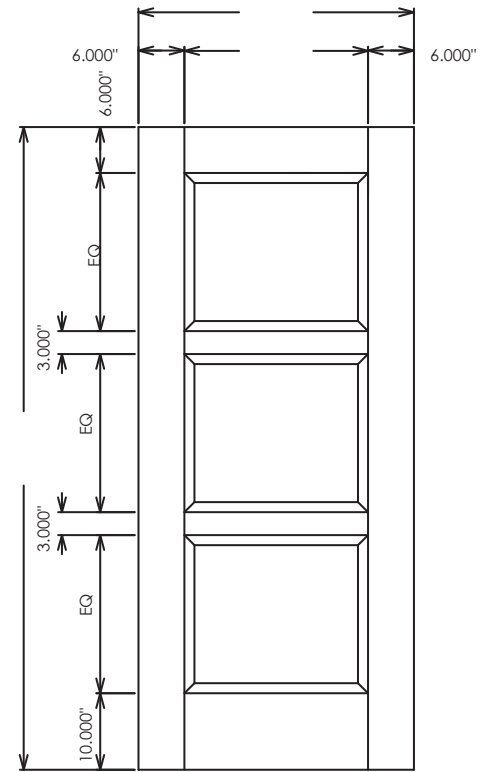

1 Panel **20 45 60 90**

2 Panel **20 45 60 90**

3 Equal Panel **20 45 60 90**

3 Panel **20 45 60 90**

4 Panel **20 45 60 90**

5 Panel **20 45 60 90**

 Fire-Ratings in minutes available in addition to non-rated.
Doors on this page all have a temperature rise rating of 250°F.

5 Horizontal Panel **20 45 60 90**

6 Panel Colonial **20 45 60 90**

6 Panel (2x3) **20 45 60 90**

6 Panel (3x2) **20 45 60 90**

8 Panel **20 45 60 90**

9 Panel **20 45 60 90**

 Fire-Ratings in minutes available in addition to non-rated.
Doors on this page all have a temperature rise rating of 250°F.

1 Lite 1 Panel  20 45 60 90

1 Lite 2 Panel  20 45 60 90

1 Lite 3 Panel  20 45 60 90

2 Lite 4 Panel  20 45 60 90

Note: 45, 60, and 90-minute doors require metal or veneer wrapped metal lite kits (not true-divided lite) which will decrease the illustrated division of 1" to .75".