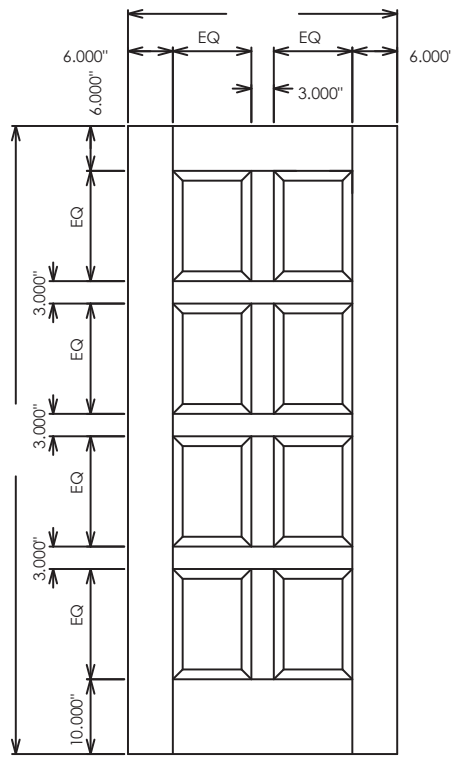

1 Panel **20 45 60 90**

2 Panel **20 45 60 90**

3 Equal Panel **20 45 60 90**

3 Panel **20 45 60 90**

4 Panel **20 45 60 90**

5 Panel **20 45 60 90**

 Fire-Ratings in minutes available in addition to non-rated.
Doors on this page all have a temperature rise rating of 250°F.

5 Horizontal Panel **20 45 60 90**

6 Panel Colonial **20 45 60 90**

6 Panel (2x3) **20 45 60 90**

6 Panel (3x2) **20 45 60 90**

8 Panel **20 45 60 90**

9 Panel **20 45 60 90**

 Fire-Ratings in minutes available in addition to non-rated.
Doors on this page all have a temperature rise rating of 250°F.

1 Lite 1 Panel  20 45 60 90

1 Lite 2 Panel  20 45 60 90

1 Lite 3 Panel  20 45 60 90

2 Lite 4 Panel  20 45 60 90

Note: 45, 60, and 90-minute doors require metal or veneer wrapped metal lite kits (not true-divided lite) which will decrease the illustrated division of 1" to .75".