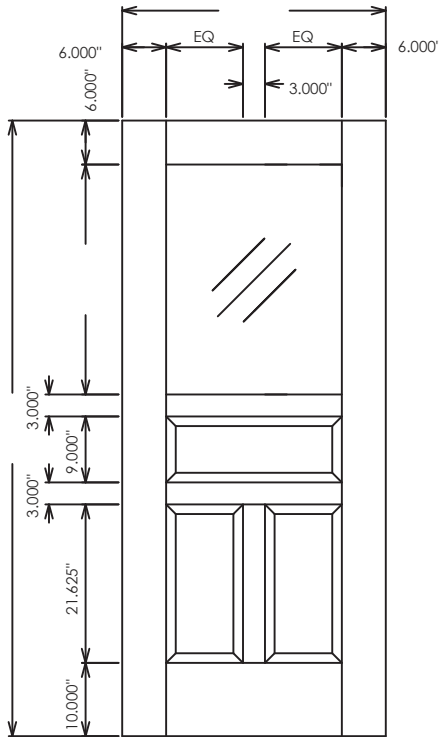

1 Lite 1 Panel  20 45 60 90

1 Lite 2 Panel  20 45 60 90

1 Lite 3 Panel  20 45 60 90

2 Lite 4 Panel  20 45 60 90

Note: 45, 60, and 90-minute doors require metal or veneer wrapped metal lite kits (not true-divided lite) which will decrease the illustrated division of 1" to .75".