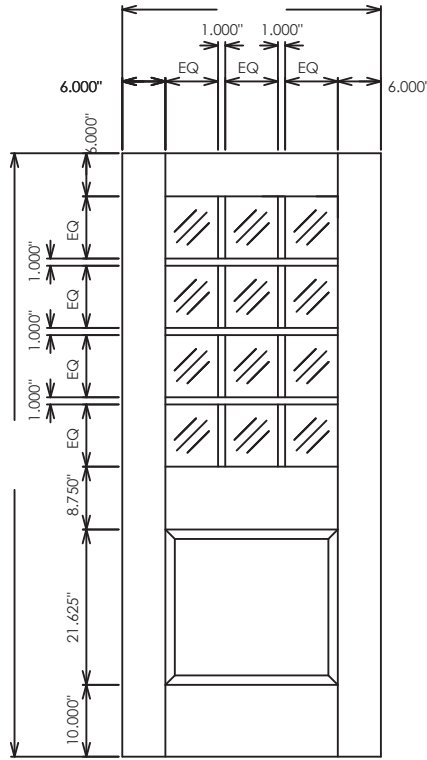

1 Lite 1 Panel  20 45 60 90

1 Lite 2 Panel  20 45 60 90

1 Lite 3 Panel  20 45 60 90

2 Lite 4 Panel  20 45 60 90

Note: 45, 60, and 90-minute doors require metal or veneer wrapped metal lite kits (not true-divided lite) which will decrease the illustrated division of 1" to .75".

60 and 90-minute doors with more than 100 sq. in. clear view area of glazing will carry a temperature rise rating in excess of 650°F.

 Fire-Ratings in minutes available in addition to non-rated.

9 Lite 1 Panel **20/45/60/90**

9 Lite 2 Panel **20/45/60/90**

9 Lite 3 Panel **20/45/60/90**

9 Lite 4 Panel **20/45/60/90**

12 Lite 1 Panel **20/45/60/90**

Note: 45, 60, and 90-minute doors require metal or veneer wrapped metal life kits (not true-divided lite) which will decrease the illustrated division of 1" to .75".