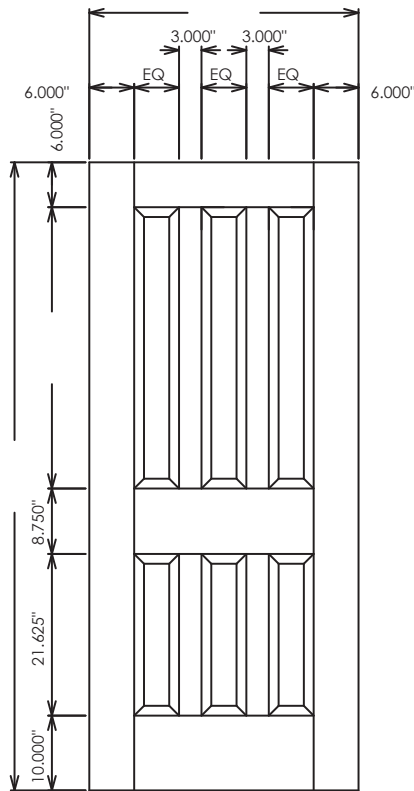

1 Panel **20 45 60 90**

2 Panel **20 45 60 90**

3 Equal Panel **20 45 60 90**

3 Panel **20 45 60 90**

4 Panel **20 45 60 90**

5 Panel **20 45 60 90**

 Fire-Ratings in minutes available in addition to non-rated.
Doors on this page all have a temperature rise rating of 250°F.

5 Horizontal Panel **20 45 60 90**

6 Panel Colonial **20 45 60 90**

6 Panel (2x3) **20 45 60 90**

6 Panel (3x2) **20 45 60 90**

8 Panel **20 45 60 90**

9 Panel **20 45 60 90**

 Fire-Ratings in minutes available in addition to non-rated.
Doors on this page all have a temperature rise rating of 250°F.

1 Lite 1 Panel  20 45 60 90

1 Lite 2 Panel  20 45 60 90

1 Lite 3 Panel  20 45 60 90

2 Lite 4 Panel  20 45 60 90

Note: 45, 60, and 90-minute doors require metal or veneer wrapped metal lite kits (not true-divided lite) which will decrease the illustrated division of 1" to .75".