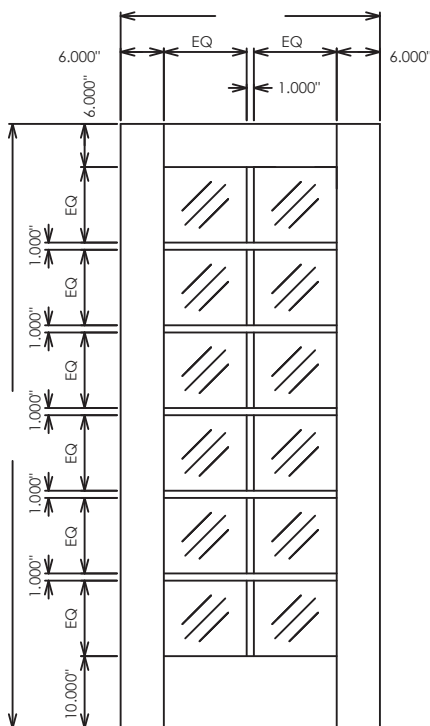

12 Lite 20

Fire-Ratings in minutes available in addition to non-rated.