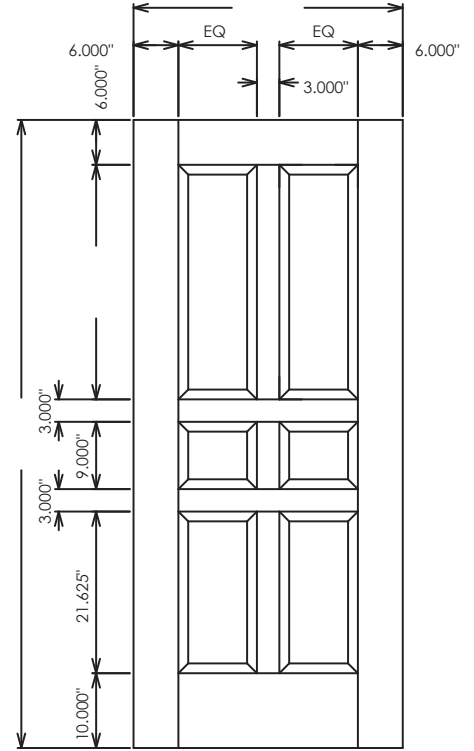

1 Panel **20 45 60 90**

2 Panel **20 45 60 90**

3 Equal Panel **20 45 60 90**

3 Panel **20 45 60 90**

4 Panel **20 45 60 90**

5 Panel **20 45 60 90**

 Fire-Ratings in minutes available in addition to non-rated.
Doors on this page all have a temperature rise rating of 250°F.

5 Horizontal Panel **20 45 60 90**

6 Panel Colonial **20 45 60 90**

6 Panel (2x3) **20 45 60 90**

6 Panel (3x2) **20 45 60 90**

8 Panel **20 45 60 90**

9 Panel **20 45 60 90**

 Fire-Ratings in minutes available in addition to non-rated.
Doors on this page all have a temperature rise rating of 250°F.

1 Lite 1 Panel  20 45 60 90

1 Lite 2 Panel  20 45 60 90

1 Lite 3 Panel  20 45 60 90

2 Lite 4 Panel  20 45 60 90

Note: 45, 60, and 90-minute doors require metal or veneer wrapped metal lite kits (not true-divided lite) which will decrease the illustrated division of 1" to .75".