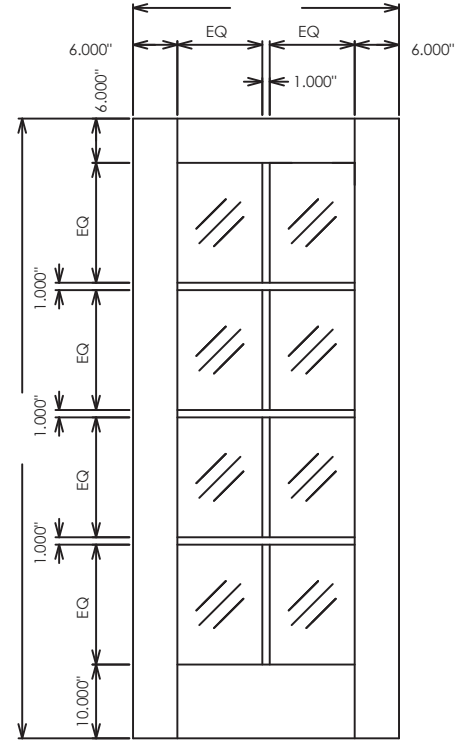

8 Lite 20

Fire-Ratings in minutes available in addition to non-rated.