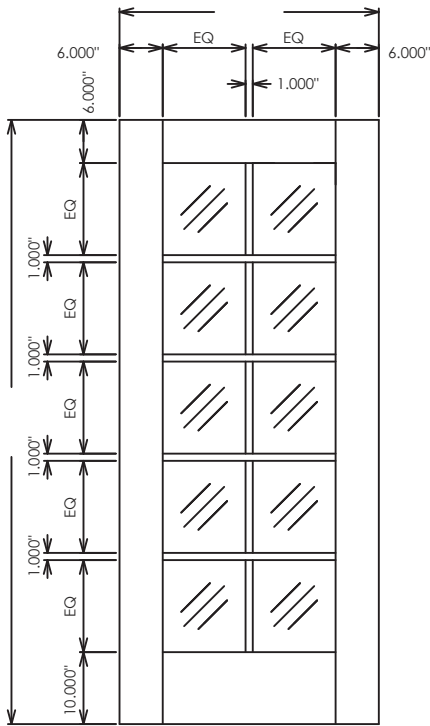

10 Lite 20

Fire-Ratings in minutes available in addition to non-rated.