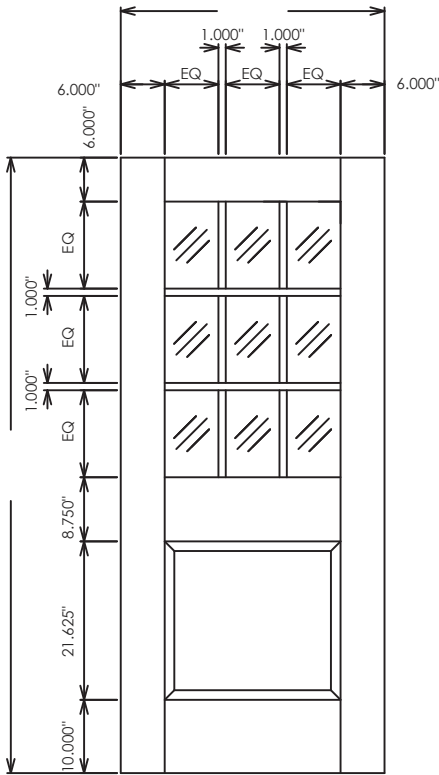

9 Lite 1 Panel **20/45/60/90**