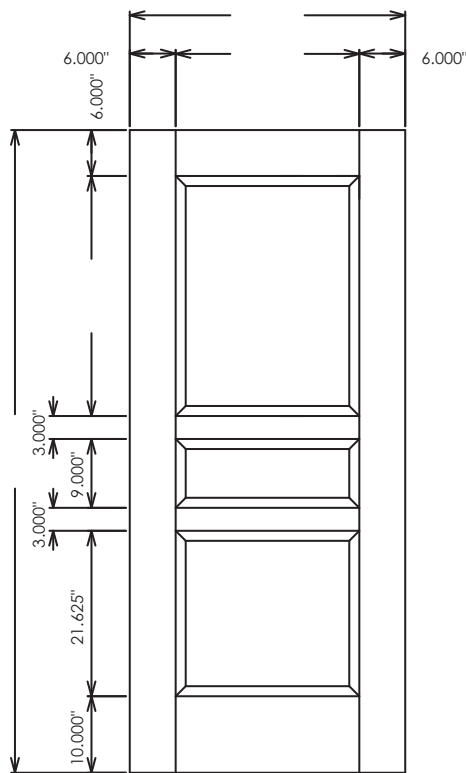

1 Panel **20 45 60 90**

2 Panel **20 45 60 90**

3 Equal Panel **20 45 60 90**

3 Panel **20 45 60 90**

4 Panel **20 45 60 90**

5 Panel **20 45 60 90**

 Fire-Ratings in minutes available in addition to non-rated.
Doors on this page all have a temperature rise rating of 250°F.

5 Horizontal Panel **20 45 60 90**

6 Panel Colonial **20 45 60 90**

6 Panel (2x3) **20 45 60 90**

6 Panel (3x2) **20 45 60 90**

8 Panel **20 45 60 90**

9 Panel **20 45 60 90**

 Fire-Ratings in minutes available in addition to non-rated.
Doors on this page all have a temperature rise rating of 250°F.

1 Lite 1 Panel  20 45 60 90

1 Lite 2 Panel  20 45 60 90

1 Lite 3 Panel  20 45 60 90

2 Lite 4 Panel  20 45 60 90

Note: 45, 60, and 90-minute doors require metal or veneer wrapped metal lite kits (not true-divided lite) which will decrease the illustrated division of 1" to .75".