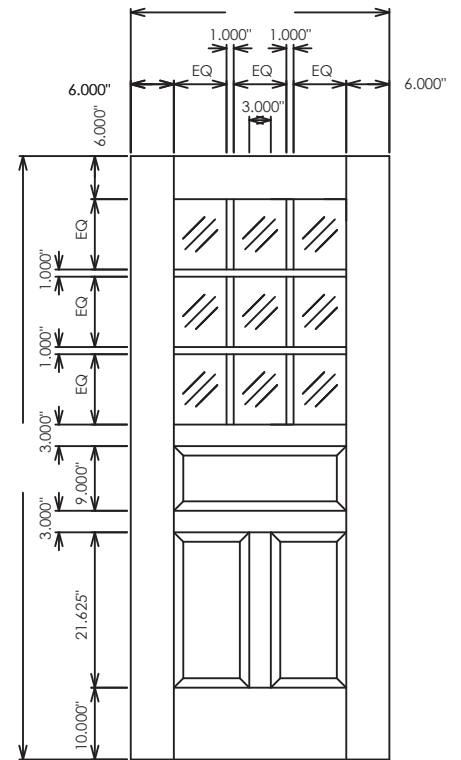

1 Lite 1 Panel  20 45 60 90

1 Lite 2 Panel  20 45 60 90

1 Lite 3 Panel  20 45 60 90

2 Lite 4 Panel  20 45 60 90

Note: 45, 60, and 90-minute doors require metal or veneer wrapped metal lite kits (not true-divided lite) which will decrease the illustrated division of 1" to .75".

9 Lite 2 Panel **20/45/60/90**

9 Lite 3 Panel **20/45/60/90**

9 Lite 4 Panel **20/45/60/90**

12 Lite 1 Panel **20/45/60/90**

Note: 45, 60, and 90-minute doors require metal or veneer wrapped metal life kits (not true-divided lite) which will decrease the illustrated division of 1" to .75".