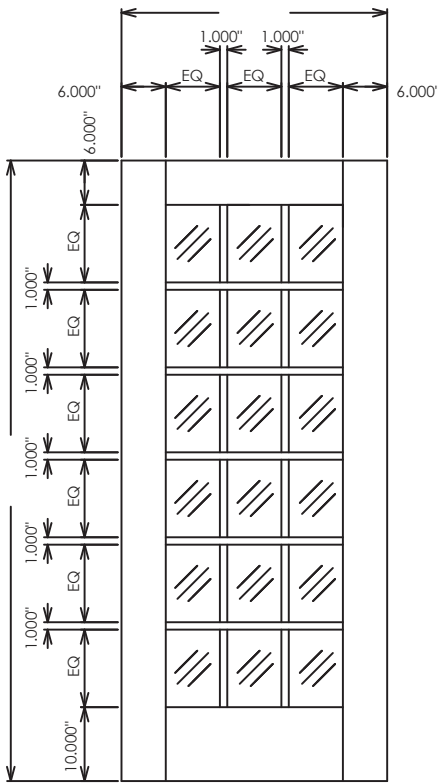

18 Lite 20

Note: 45, 60, and 90-minute doors require metal or veneer wrapped metal lite kits (not true-divided lite) which will decrease the illustrated division of 1" to .75".

60 and 90-minute doors with more than 100 sq. in. clear view area of glazing will carry a temperature rise rating in excess of 650°F.

Fire-Ratings in minutes available in addition to non-rated.