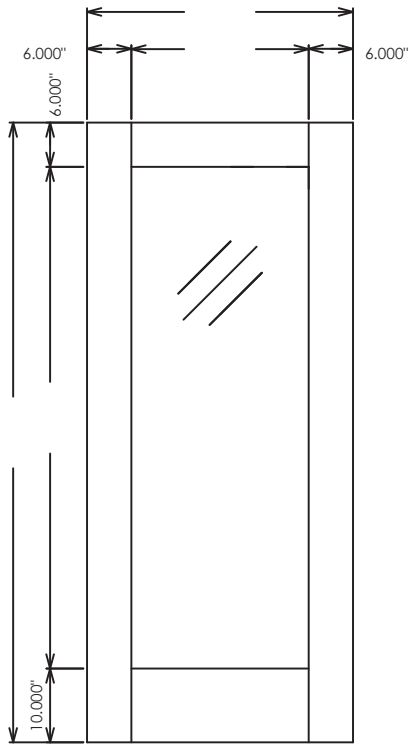

1 Panel **20 45 60 90**

2 Panel **20 45 60 90**

3 Equal Panel **20 45 60 90**

3 Panel **20 45 60 90**

4 Panel **20 45 60 90**

5 Panel **20 45 60 90**

 Fire-Ratings in minutes available in addition to non-rated.
Doors on this page all have a temperature rise rating of 250°F.

5 Horizontal Panel **20 45 60 90**

6 Panel Colonial **20 45 60 90**

6 Panel (2x3) **20 45 60 90**

6 Panel (3x2) **20 45 60 90**

8 Panel **20 45 60 90**

9 Panel **20 45 60 90**

 Fire-Ratings in minutes available in addition to non-rated.
Doors on this page all have a temperature rise rating of 250°F.

1 Lite 1 Panel  20 45 60 90

1 Lite 2 Panel  20 45 60 90

1 Lite 3 Panel  20 45 60 90

2 Lite 4 Panel  20 45 60 90

Note: 45, 60, and 90-minute doors require metal or veneer wrapped metal lite kits (not true-divided lite) which will decrease the illustrated division of 1" to .75".