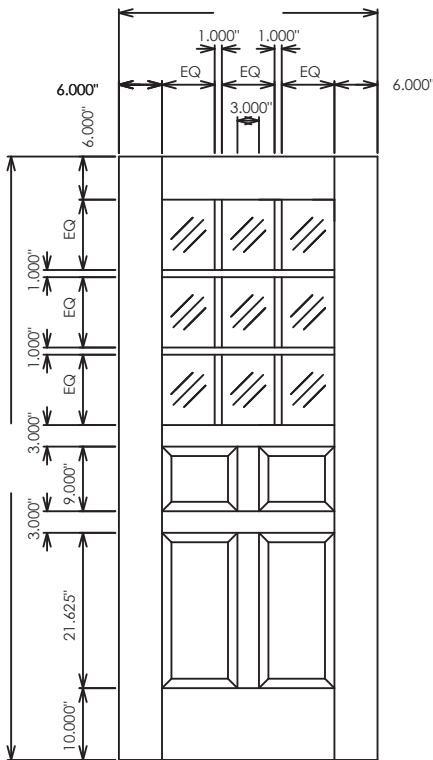

1 Lite 1 Panel  20 45 60 90

1 Lite 2 Panel  20 45 60 90

1 Lite 3 Panel  20 45 60 90

2 Lite 4 Panel  20 45 60 90

Note: 45, 60, and 90-minute doors require metal or veneer wrapped metal lite kits (not true-divided lite) which will decrease the illustrated division of 1" to .75".

60 and 90-minute doors with more than 100 sq. in. clear view area of glazing will carry a temperature rise rating in excess of 650°F.

 Fire-Ratings in minutes available in addition to non-rated.

9 Lite 1 Panel **20/45/60/90**

9 Lite 2 Panel **20/45/60/90**

9 Lite 3 Panel **20/45/60/90**

9 Lite 4 Panel **20/45/60/90**

12 Lite 1 Panel **20/45/60/90**

Note: 45, 60, and 90-minute doors require metal or veneer wrapped metal life kits (not true-divided lite) which will decrease the illustrated division of 1" to .75".