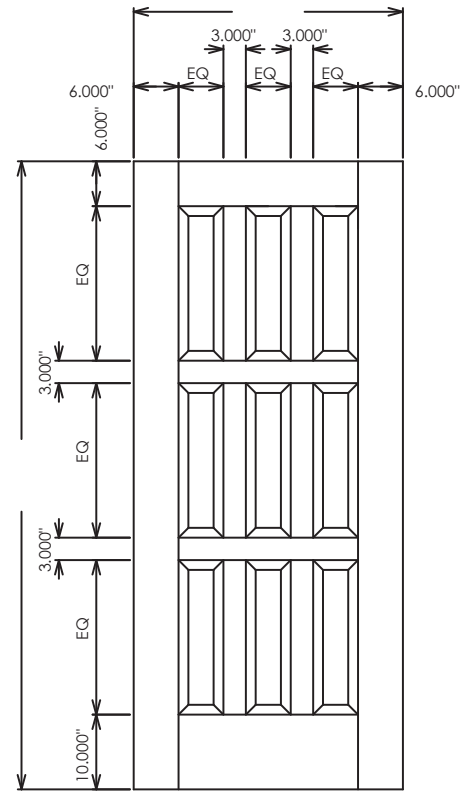

5 Horizontal Panel **20 45 60 90**

6 Panel Colonial **20 45 60 90**

6 Panel (2x3) **20 45 60 90**

6 Panel (3x2) **20 45 60 90**

8 Panel **20 45 60 90**

9 Panel **20 45 60 90**

 Fire-Ratings in minutes available in addition to non-rated.
Doors on this page all have a temperature rise rating of 250°F.

1 Lite 1 Panel  20 45 60 90

1 Lite 2 Panel  20 45 60 90

1 Lite 3 Panel  20 45 60 90

2 Lite 4 Panel  20 45 60 90

Note: 45, 60, and 90-minute doors require metal or veneer wrapped metal lite kits (not true-divided lite) which will decrease the illustrated division of 1" to .75".