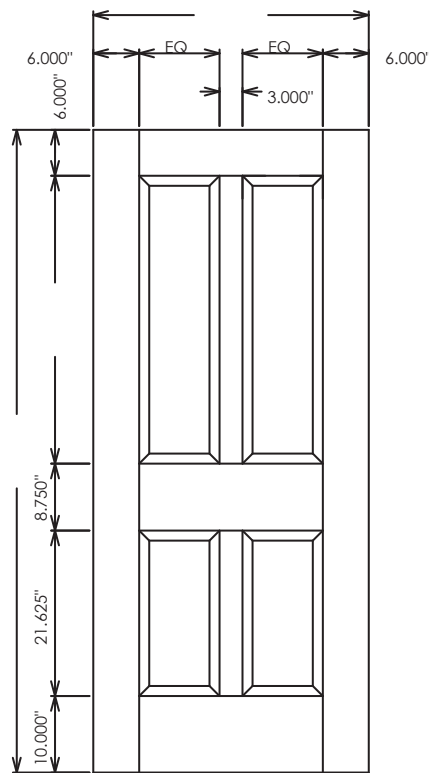

1 Panel **20 45 60 90**

2 Panel **20 45 60 90**

3 Equal Panel **20 45 60 90**

3 Panel **20 45 60 90**

4 Panel **20 45 60 90**

5 Panel **20 45 60 90**

 Fire-Ratings in minutes available in addition to non-rated.
Doors on this page all have a temperature rise rating of 250°F.

5 Horizontal Panel **20 45 60 90**

6 Panel Colonial **20 45 60 90**

6 Panel (2x3) **20 45 60 90**

6 Panel (3x2) **20 45 60 90**

8 Panel **20 45 60 90**

9 Panel **20 45 60 90**

 Fire-Ratings in minutes available in addition to non-rated.
Doors on this page all have a temperature rise rating of 250°F.

1 Lite 1 Panel  20 45 60 90

1 Lite 2 Panel  20 45 60 90

1 Lite 3 Panel  20 45 60 90

2 Lite 4 Panel  20 45 60 90

Note: 45, 60, and 90-minute doors require metal or veneer wrapped metal lite kits (not true-divided lite) which will decrease the illustrated division of 1" to .75".