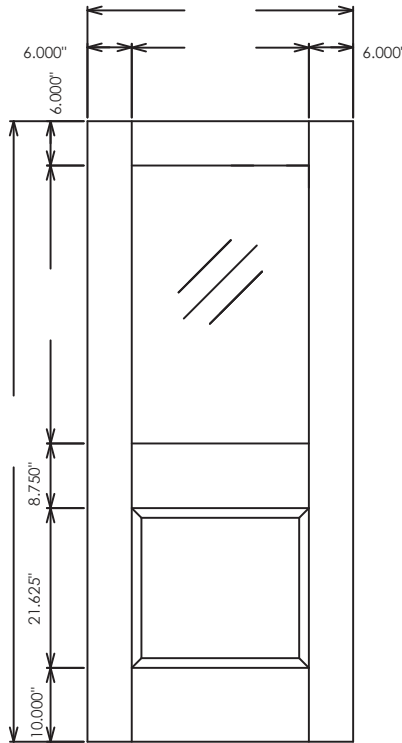

1 Lite 1 Panel  20 45 60 90

1 Lite 2 Panel  20 45 60 90

1 Lite 3 Panel  20 45 60 90

2 Lite 4 Panel  20 45 60 90

Note: 45, 60, and 90-minute doors require metal or veneer wrapped metal lite kits (not true-divided lite) which will decrease the illustrated division of 1" to .75".