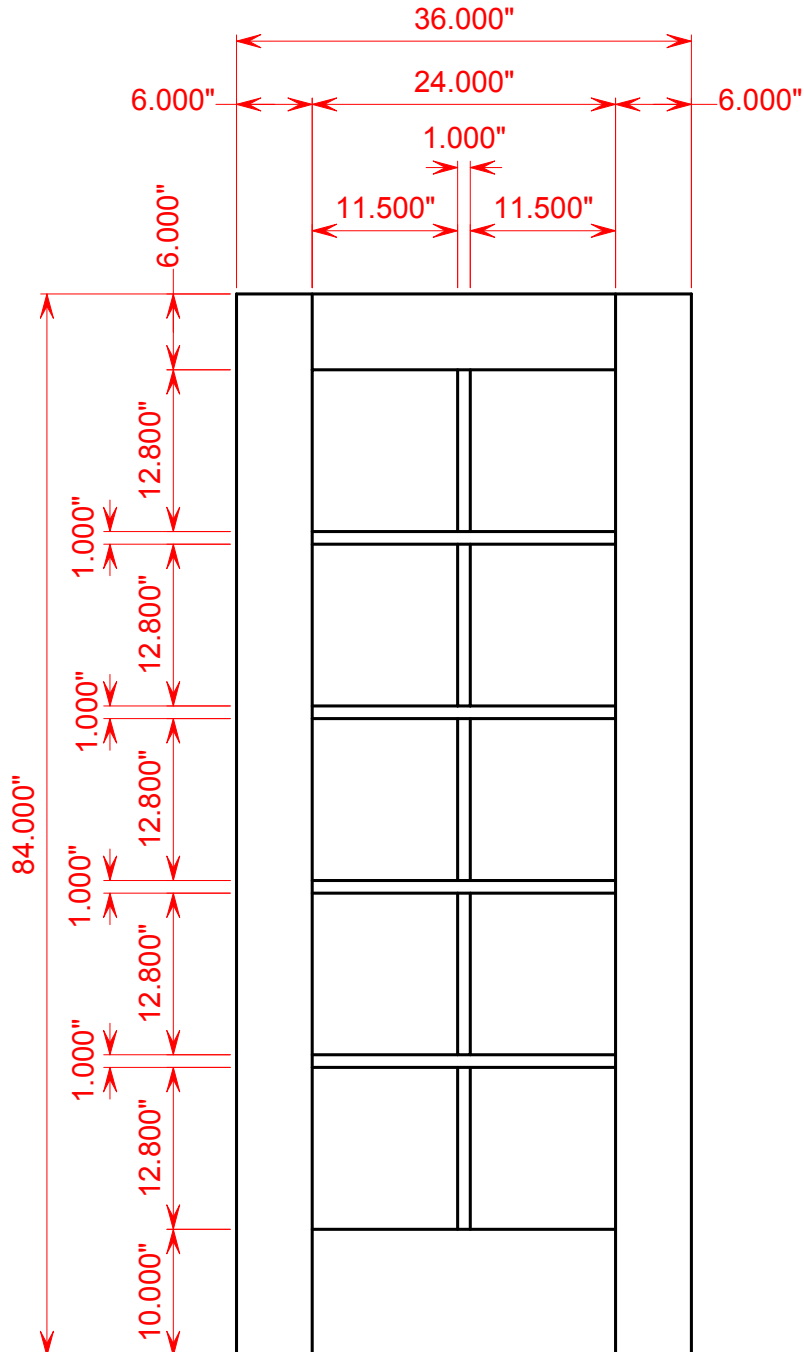

THE MAIMAN COMPANY

Fine Architectural Doors

Typical
10 Lite
Elevation