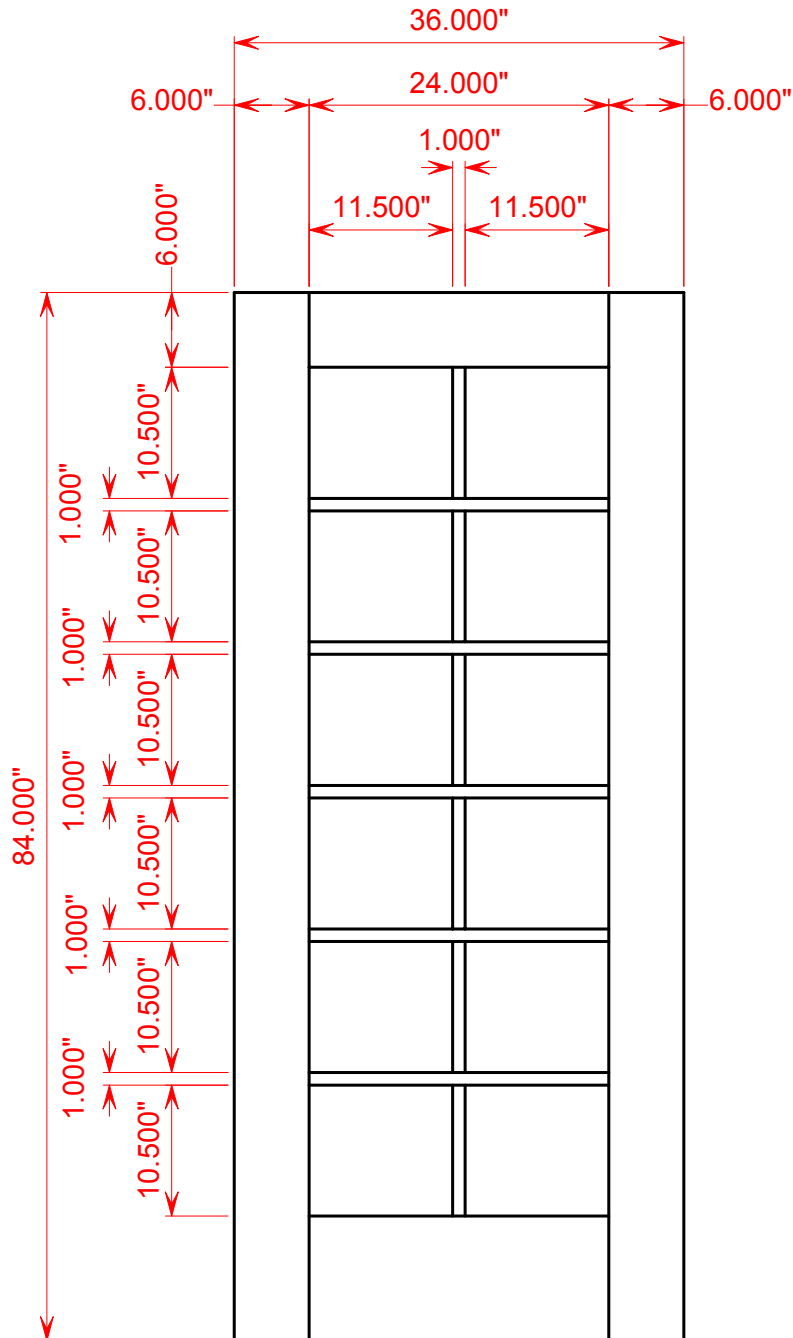

THE MAIMAN COMPANY

Fine Architectural Doors

Typical
12 Lite
Elevation