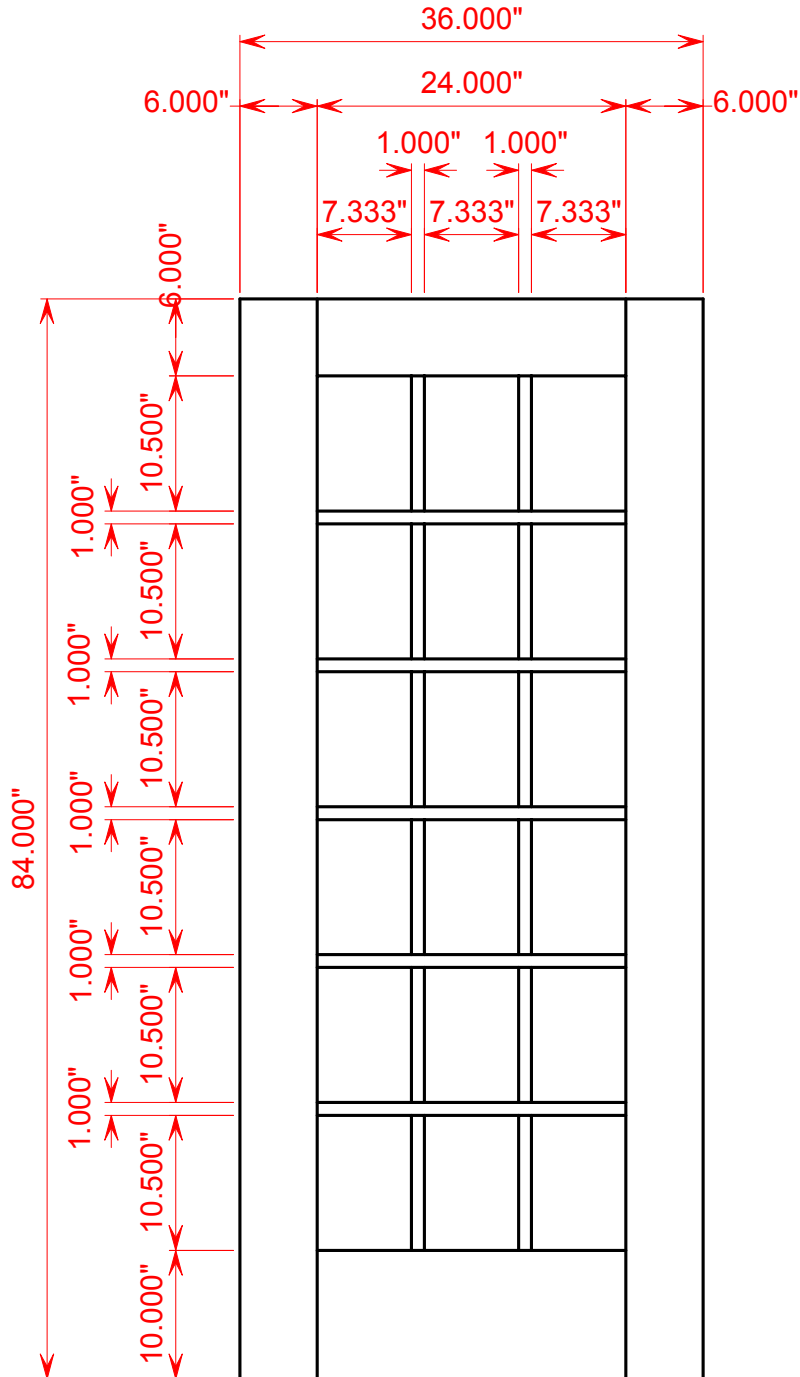

THE MAIMAN COMPANY

Fine Architectural Doors

Typical
18 Lite
Elevation

Revised: 4/1/04