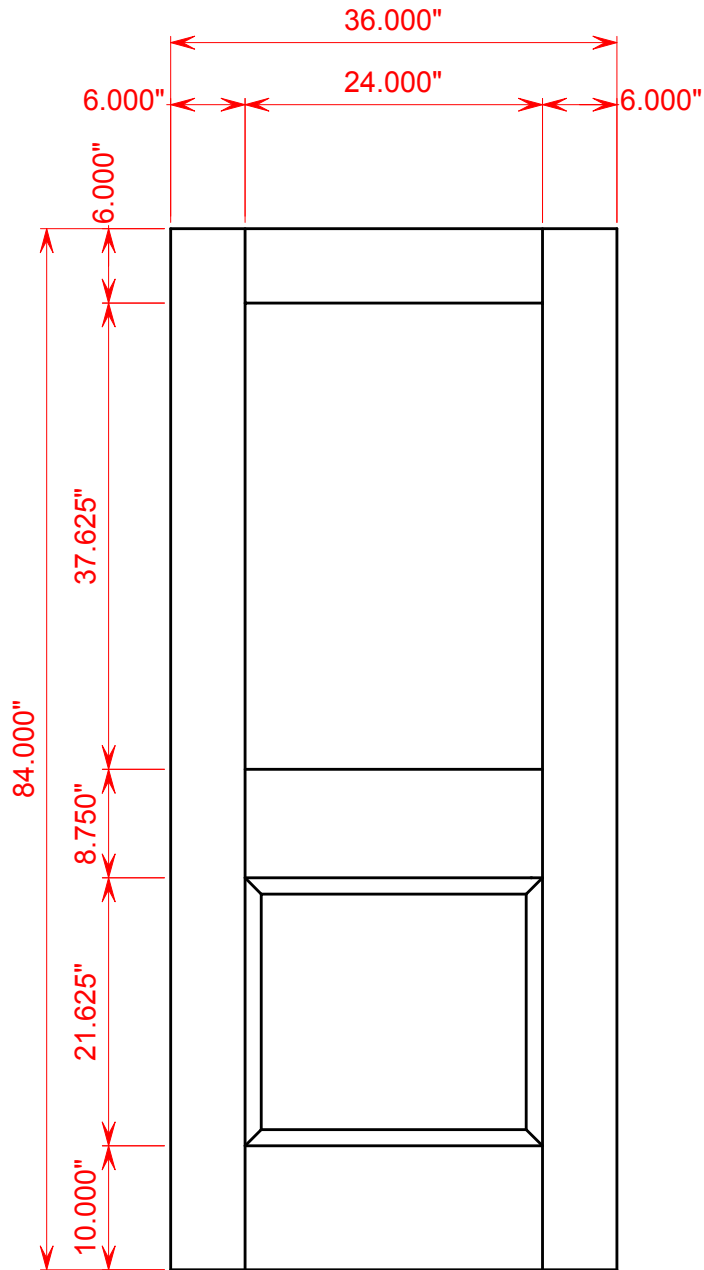

THE MAIMAN COMPANY

Fine Architectural Doors

Typical
1 Lite over 1 Panel
Elevation