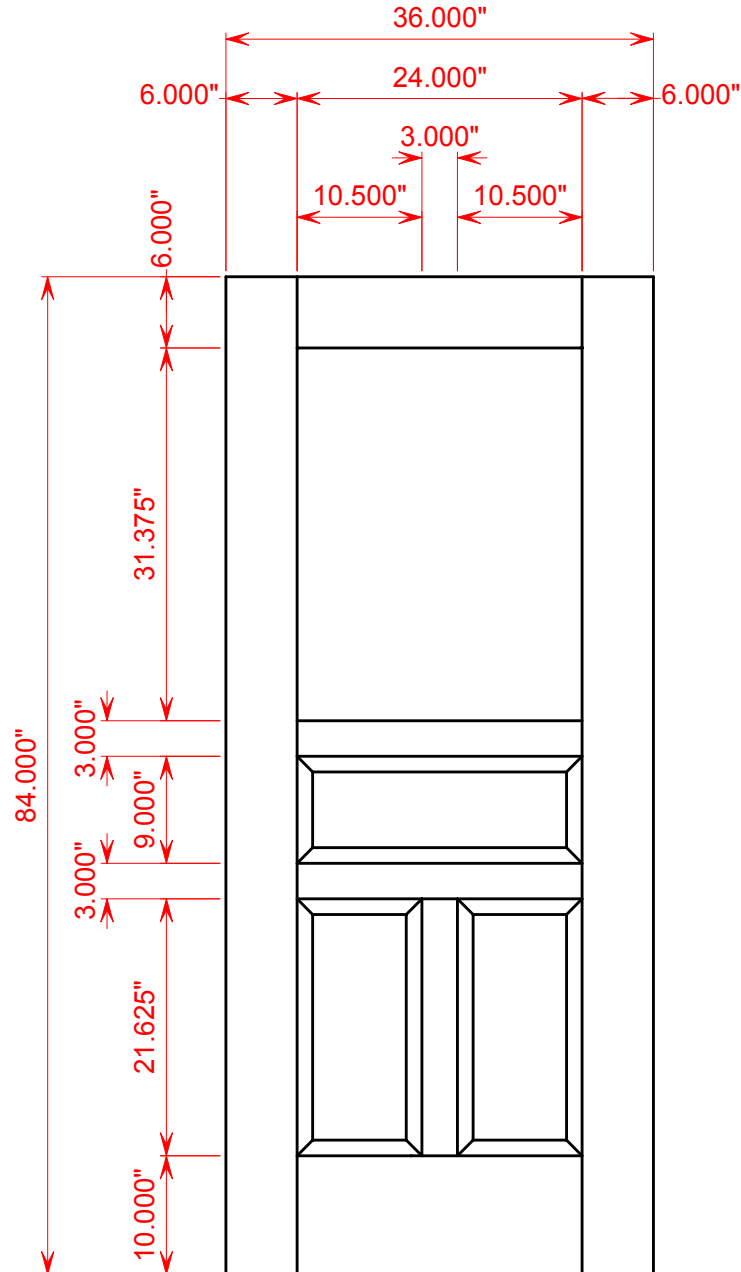

THE MAIMAN COMPANY

Fine Architectural Doors

Typical
1 Lite over 3 Panel
Elevation