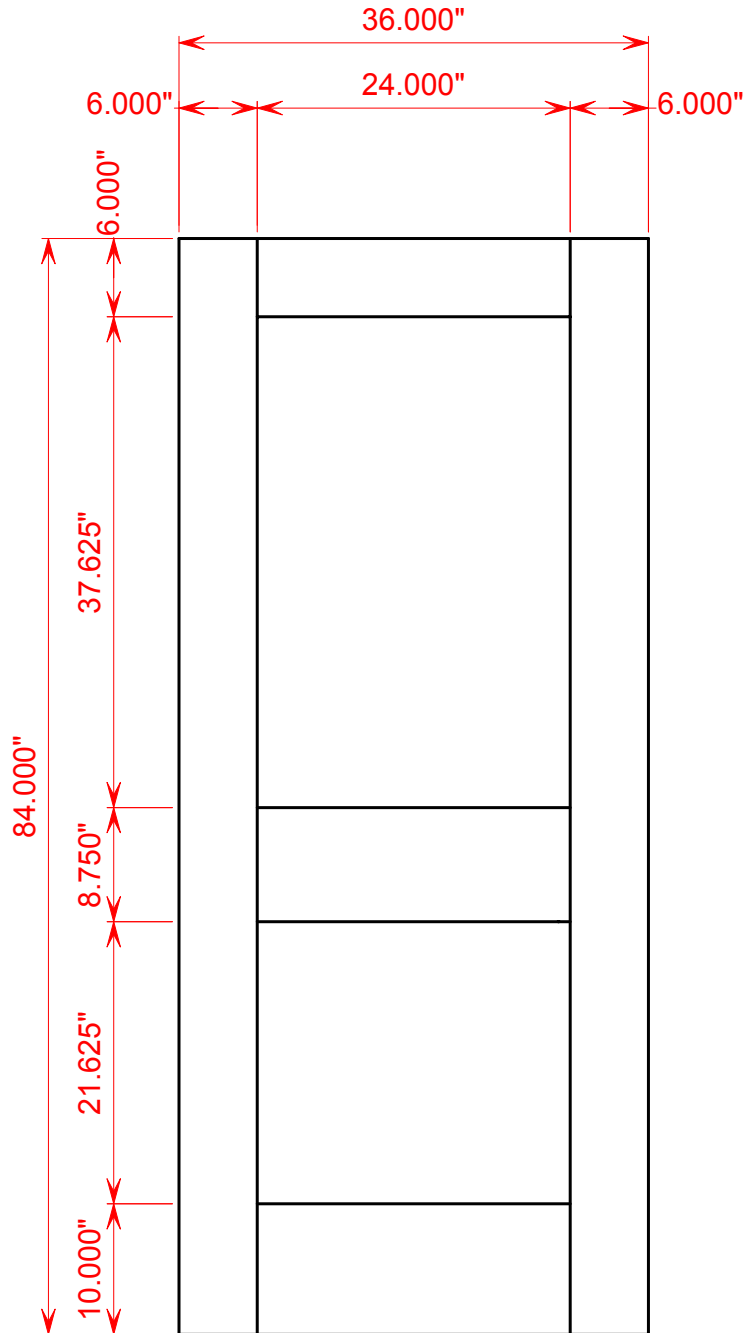

THE MAIMAN COMPANY

Fine Architectural Doors

Typical
2 Lite
Elevation