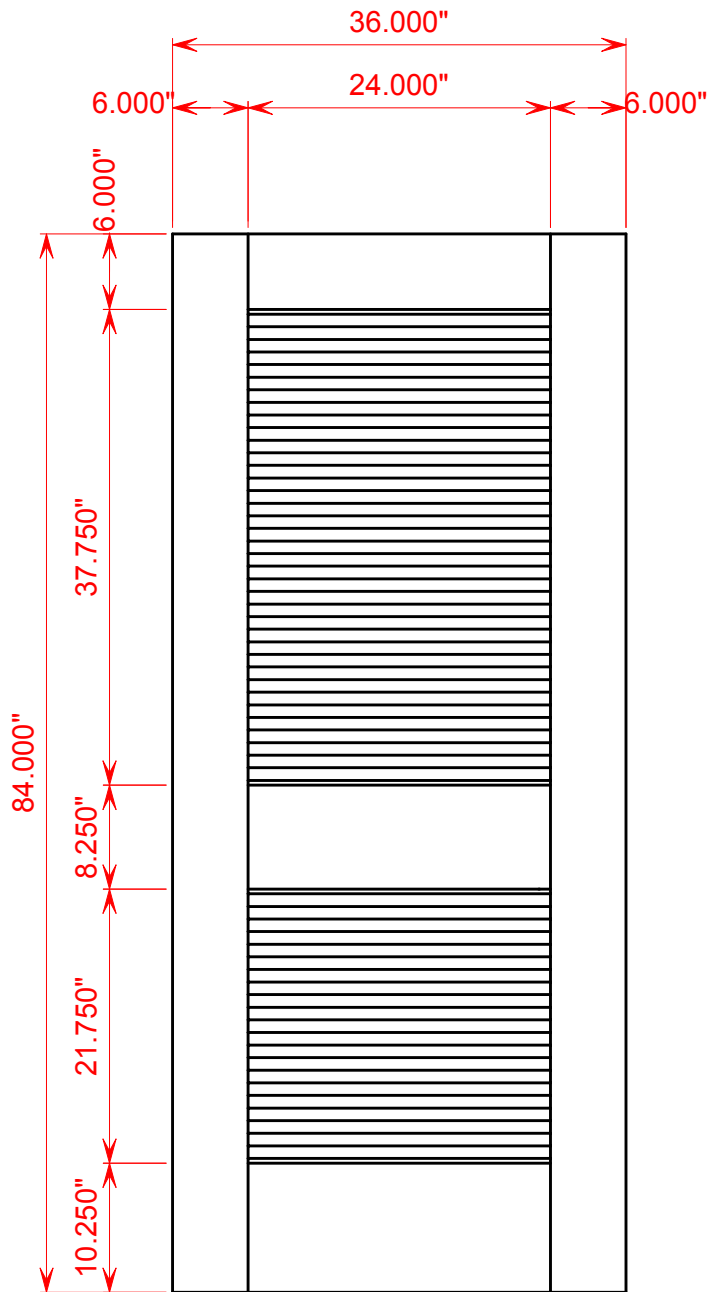

**THE MAIMAN COMPANY**

*Fine Architectural Doors*

Typical  
2 Louver  
Elevation